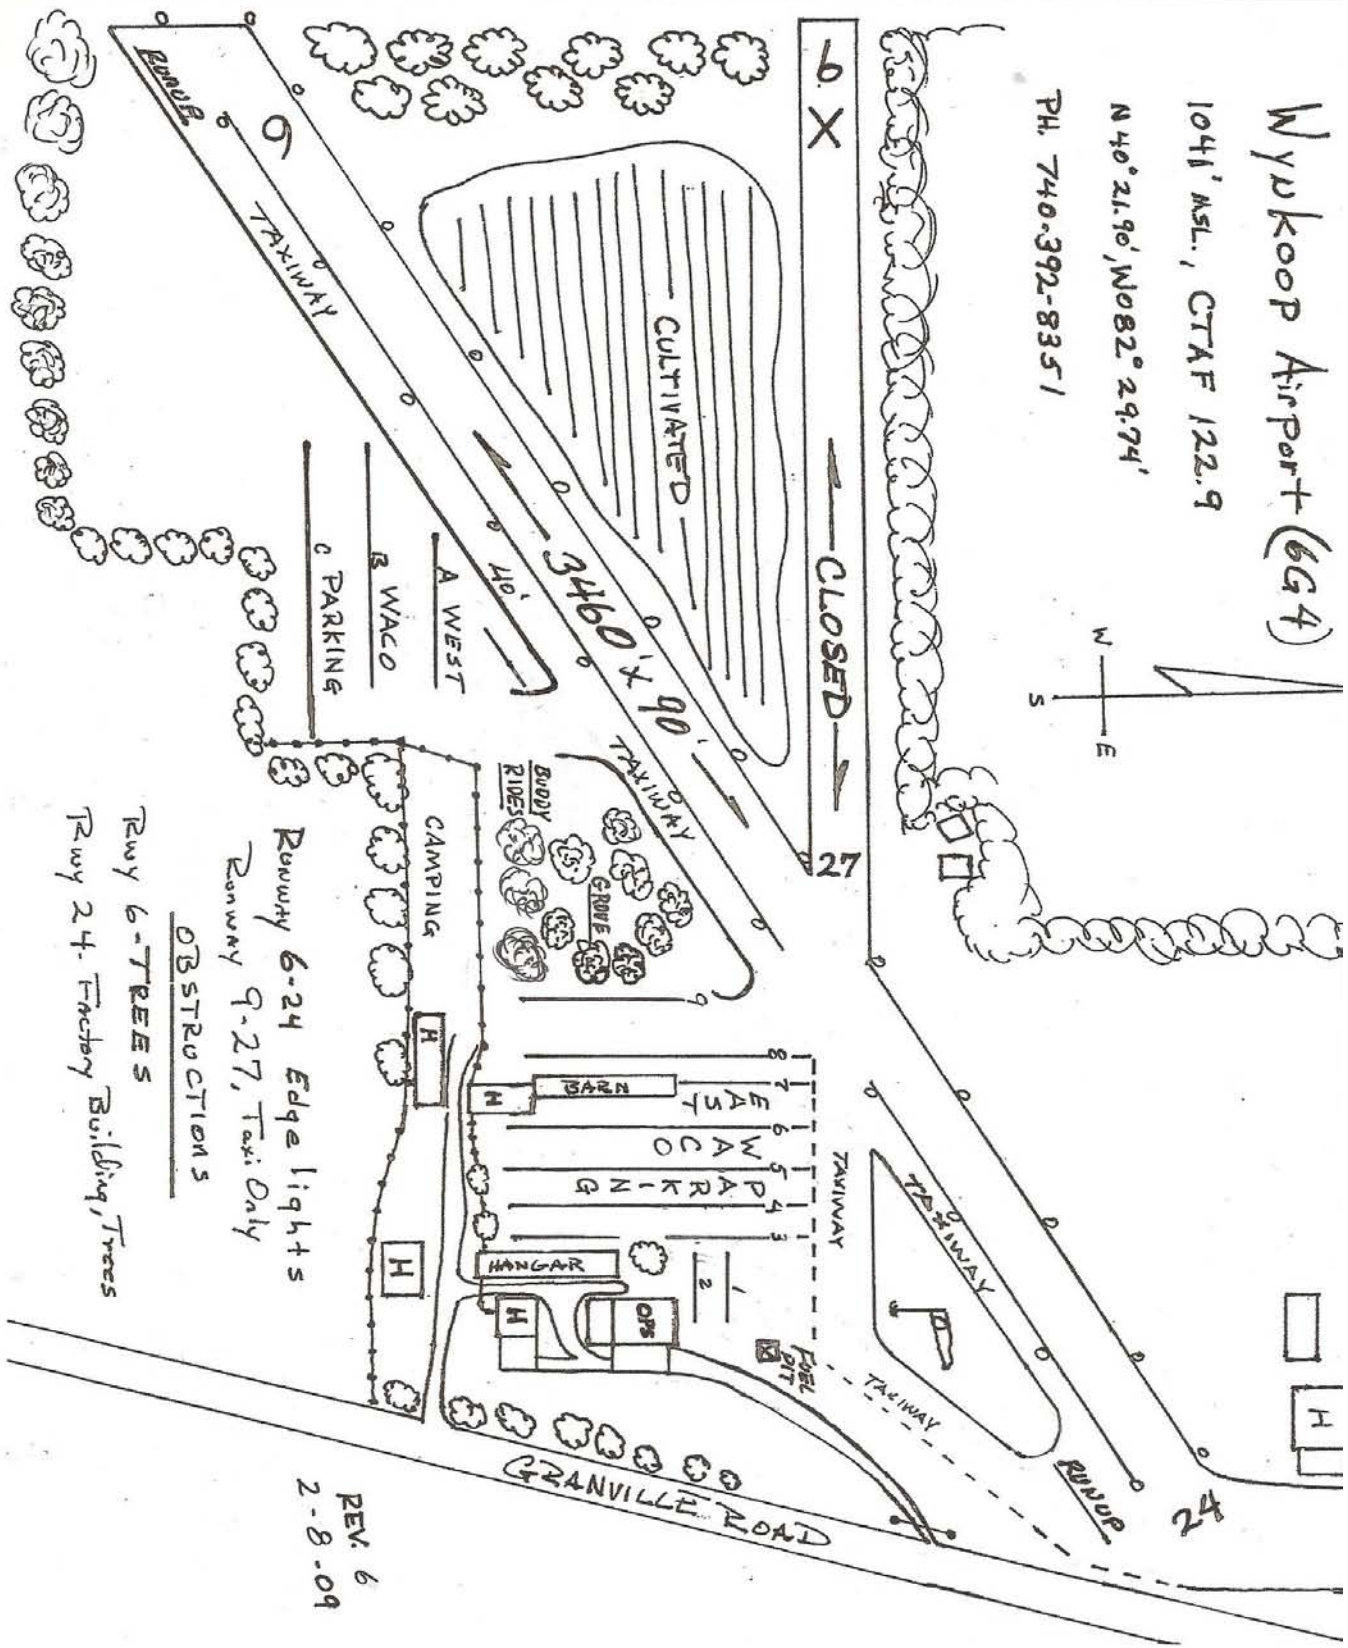

# Myukoop Airport (6G4)

1041' ASL., CTAF 122.9

N 40° 21.90', W 082° 29.74'

PH. 740-392-8351

REV. 6  
2-8-09