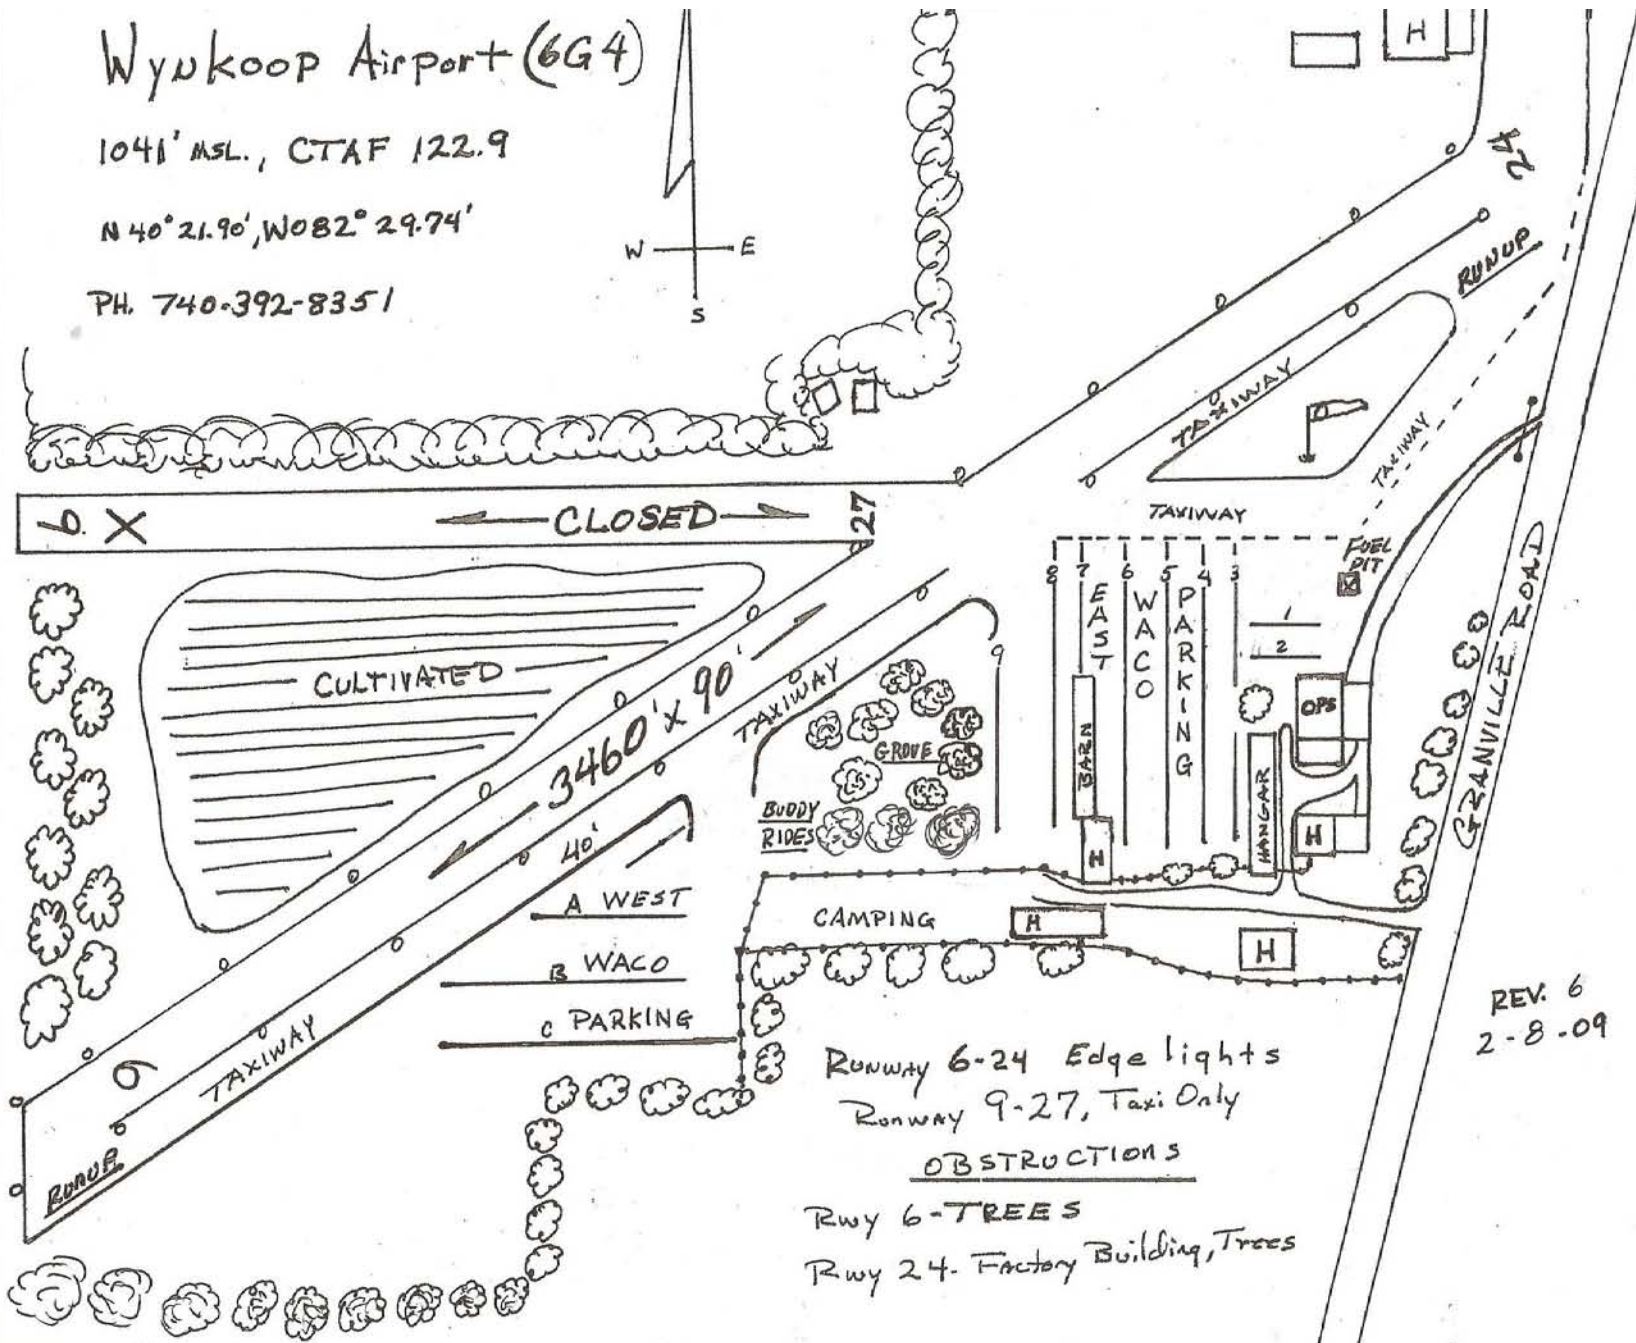

Wynkoop Airport (6G4)

1041' MSL., CTAF 122.9

N 40° 21.90', W 082° 29.74'

PH. 740-392-8351

Runway 6-24 Edge lights

Runway 9-27, Taxi Only

OBSTRUCTIONS

Rwy 6-TREES

Rwy 24- Factory Building, Trees

REV. 6
2-8-09